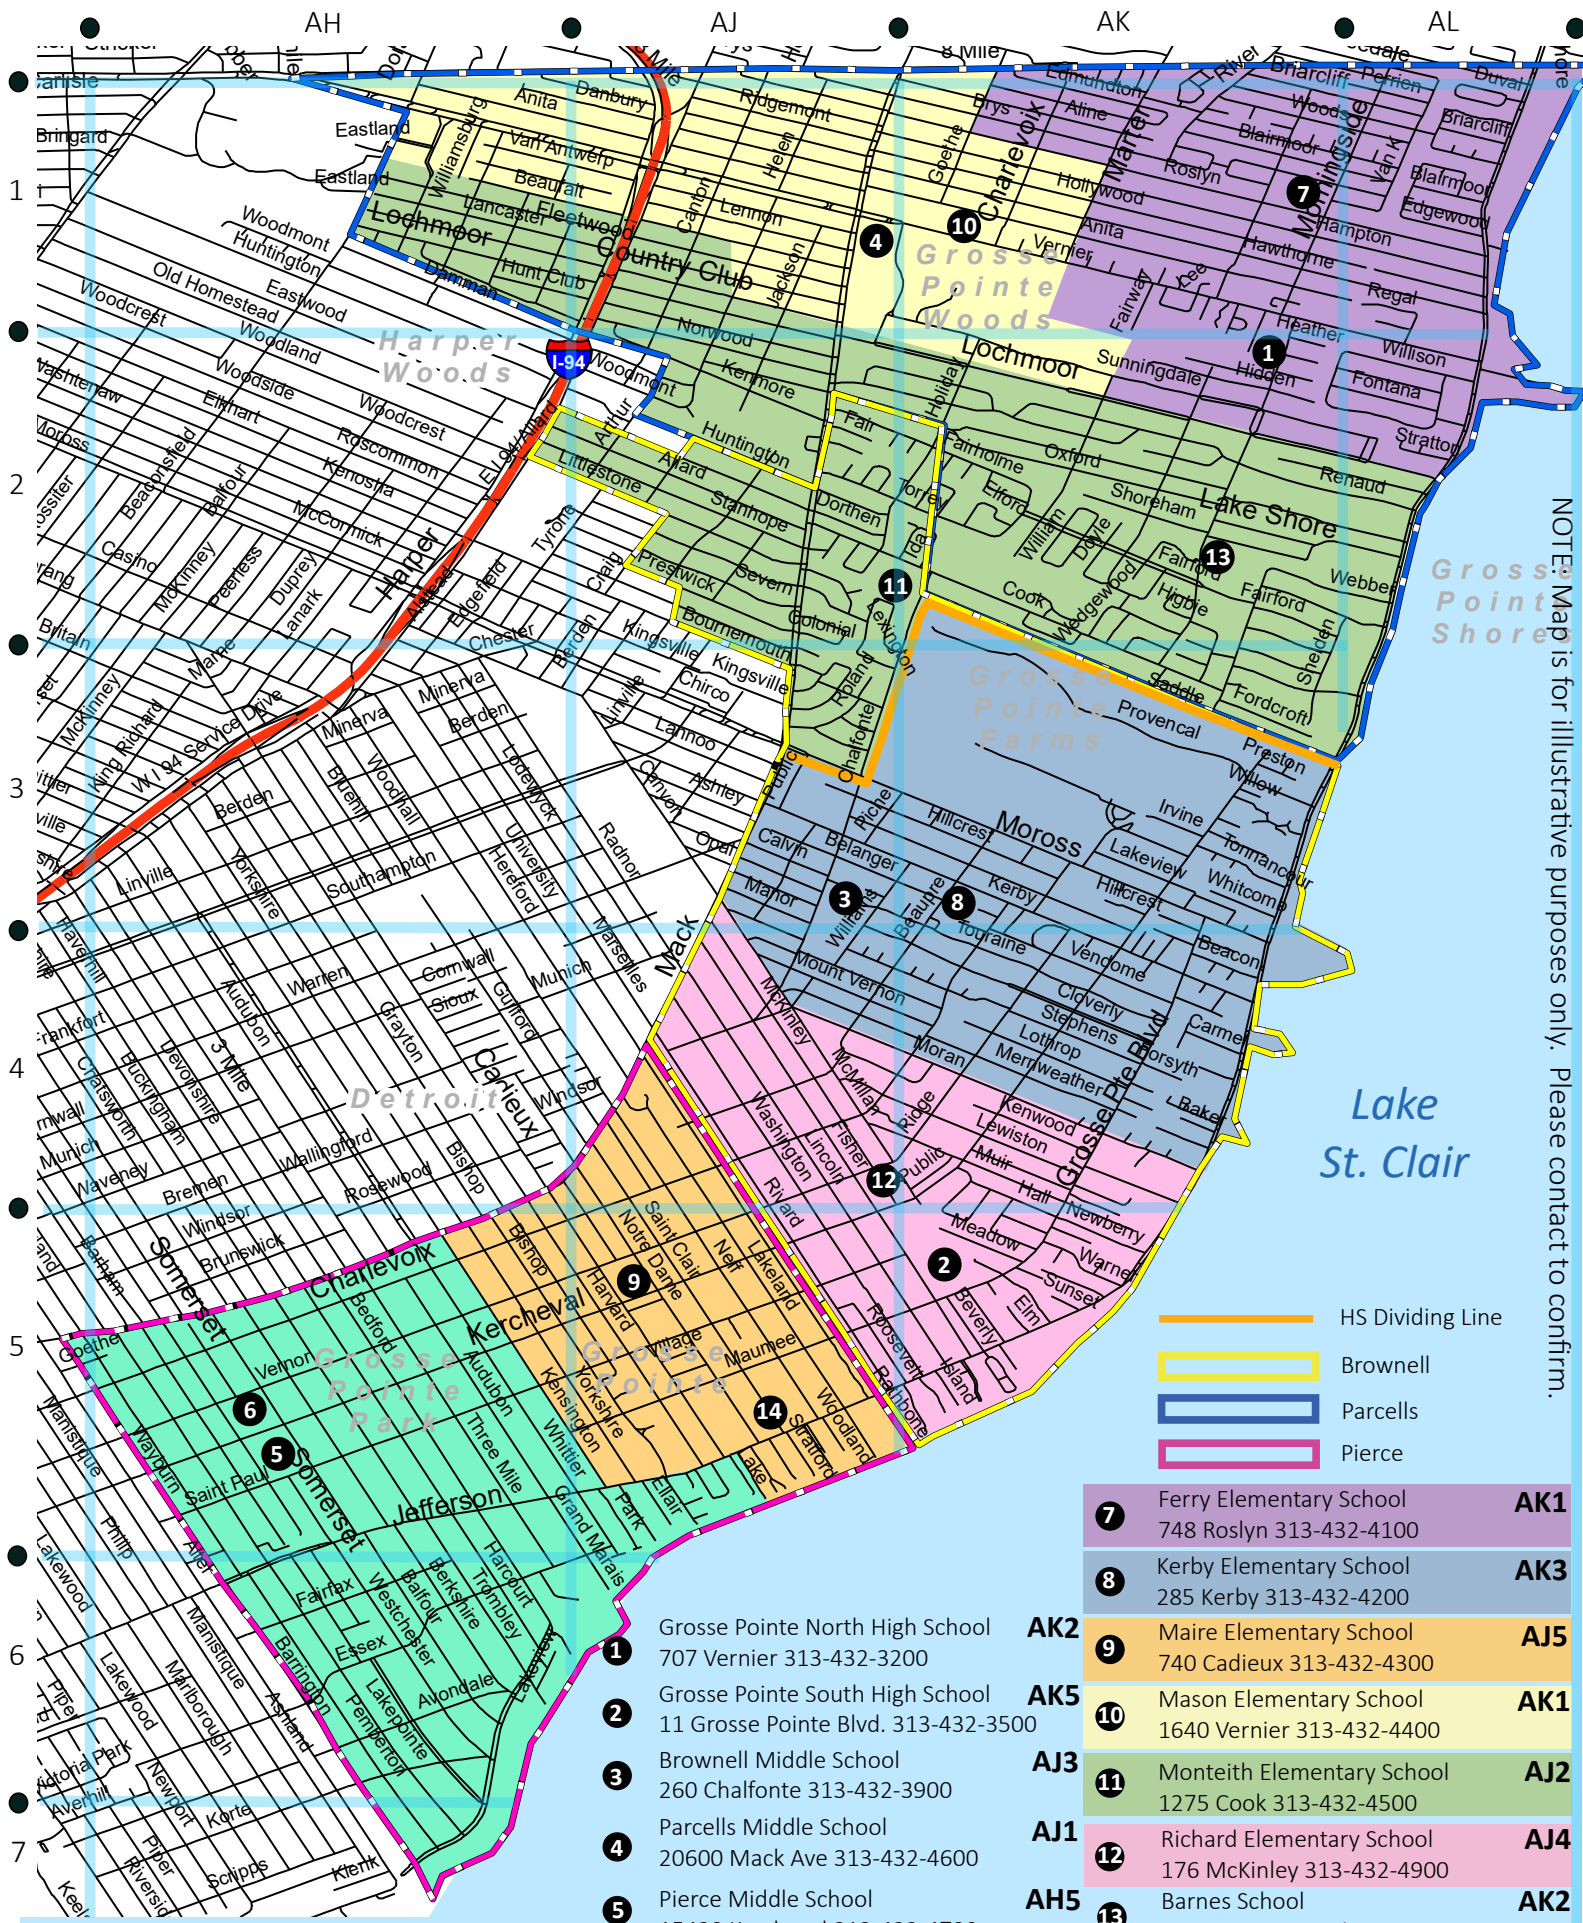

Grosse Pointe School District

NOTE: Map is for illustrative purposes only. Please contact to confirm.

- HS Dividing Line
- Brownell
- Parcels
- Pierce

7	Ferry Elementary School 748 Roslyn 313-432-4100	AK1
8	Kerby Elementary School 285 Kerby 313-432-4200	AK3
9	Maire Elementary School 740 Cadieux 313-432-4300	AJ5
10	Mason Elementary School 1640 Vernier 313-432-4400	AK1
11	Monteith Elementary School 1275 Cook 313-432-4500	AJ2
12	Richard Elementary School 176 McKinley 313-432-4900	AJ4
13	Barnes School 20090 Morningside 313-432-3800	AK2
14	Administration Building 389 St Clair 313-432-3000	AJ5